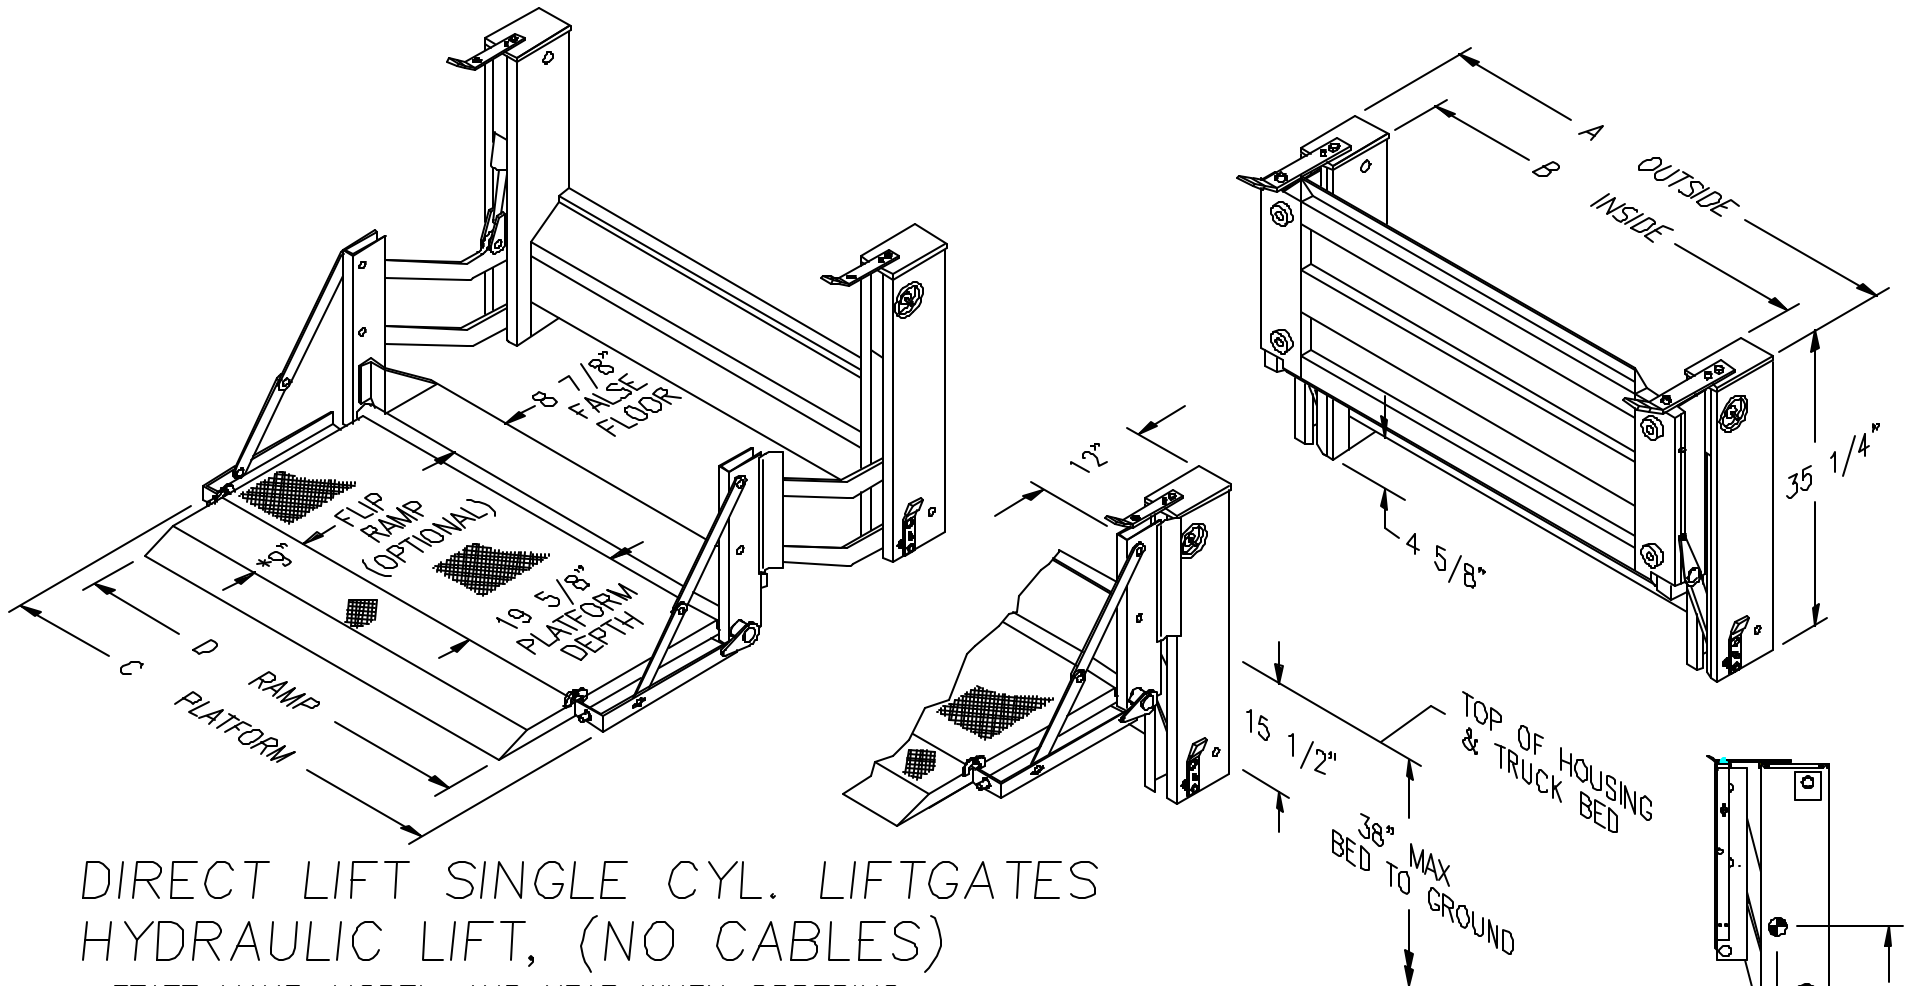

# EAGLELIFT PALFINGER

DIRECT LIFT SINGLE CYL. LIFTGATES  
HYDRAULIC LIFT, (NO CABLES)

STATE MAKE, MODEL, AND YEAR WHEN ORDERING

MODEL	A	B	C	D	*APPROX. WGT.	CG (X)	CG (Y)	CG (X) FLIP	CG (Y) FLIP
EDL-54	55 5/8"	47 1/8"	55"	48 3/4"	415#	4 3/4"	16"	5 1/2"	17 1/2"
EDL-58/60	60 3/4"	52 1/4"	61"	53 3/4"	490#	4 3/4"	16"	5 1/2"	17 1/2"
EDL-64	66 1/4"	57 3/4"	65 3/4"	59 3/8"	505#	4 3/4"	16"	5 1/2"	17 1/2"

\*NOTE: WEIGHTS DO NOT INCLUDE MOUNTING BRACKETS OR HARDWARE