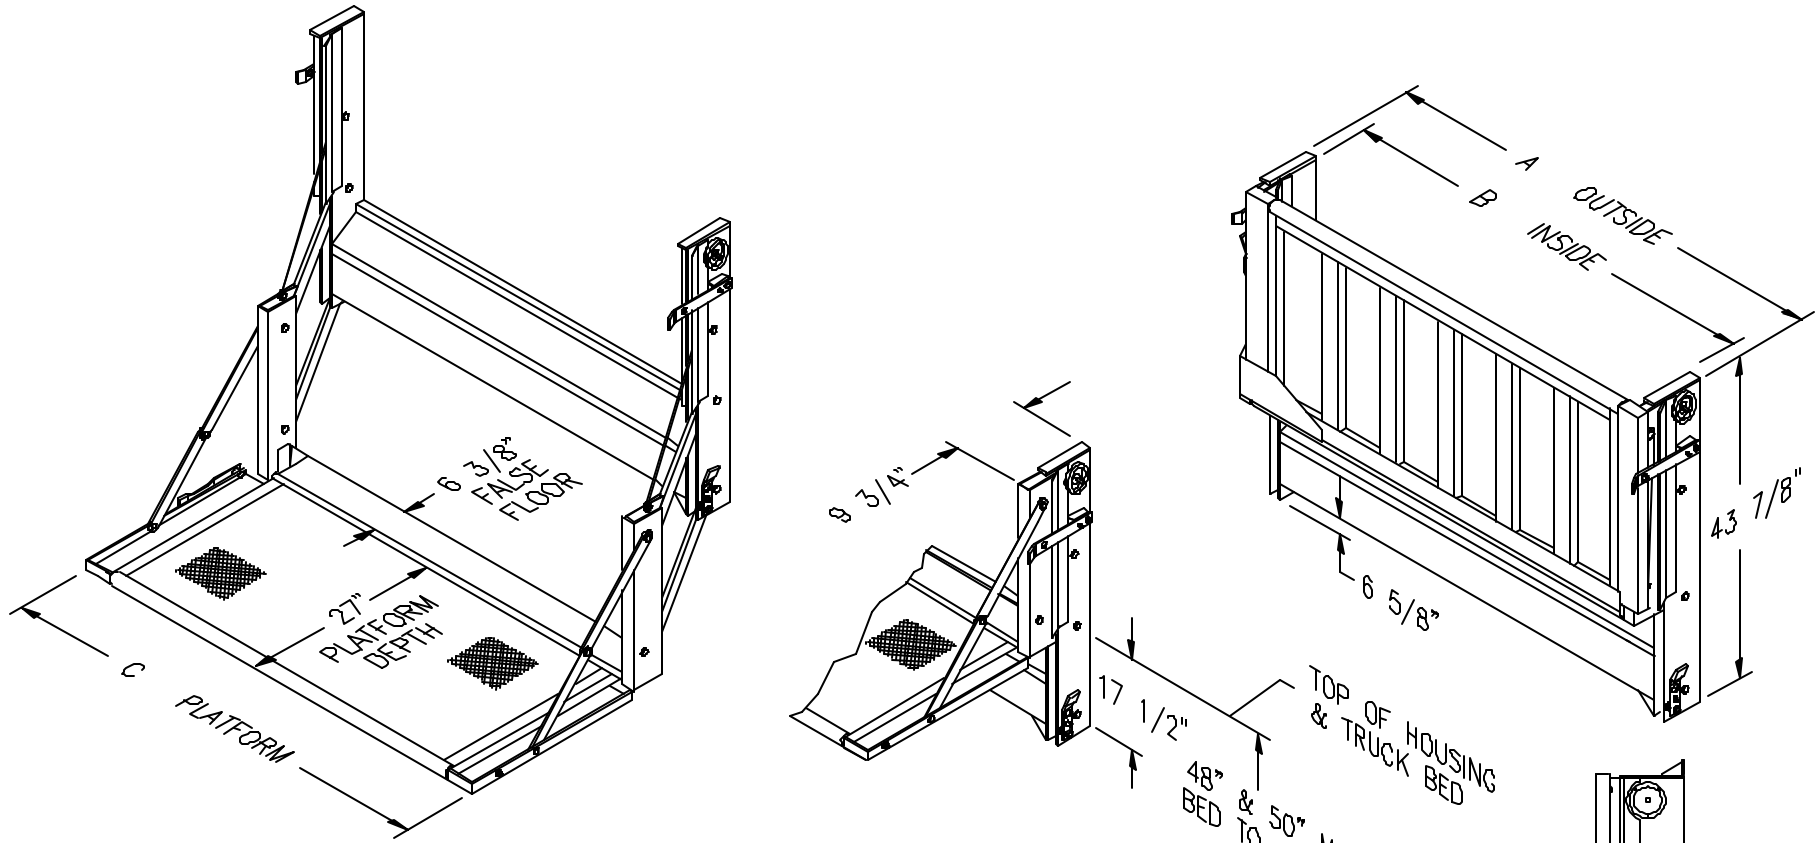

EAGLELIFT PALFINGER

48/50 DE SERIES CABLE LIFTGATES

STATE MAKE, MODEL, AND YEAR WHEN ORDERING

MODEL	A	B	C	*APPROX. WGT.	CG (X)	CG (Y)
E48/50-78DE	80 3/8"	77 7/8"	83 1/8"	655# / 720#	5.42"	22.02"
E48/50-86DE	85 7/8"	83 3/8"	88 5/8"	665# / 735#	5.42"	22.02"
E48/50-91DE	90 7/8"	88 3/8"	93 5/8"	690# / 740#	5.42"	22.02"