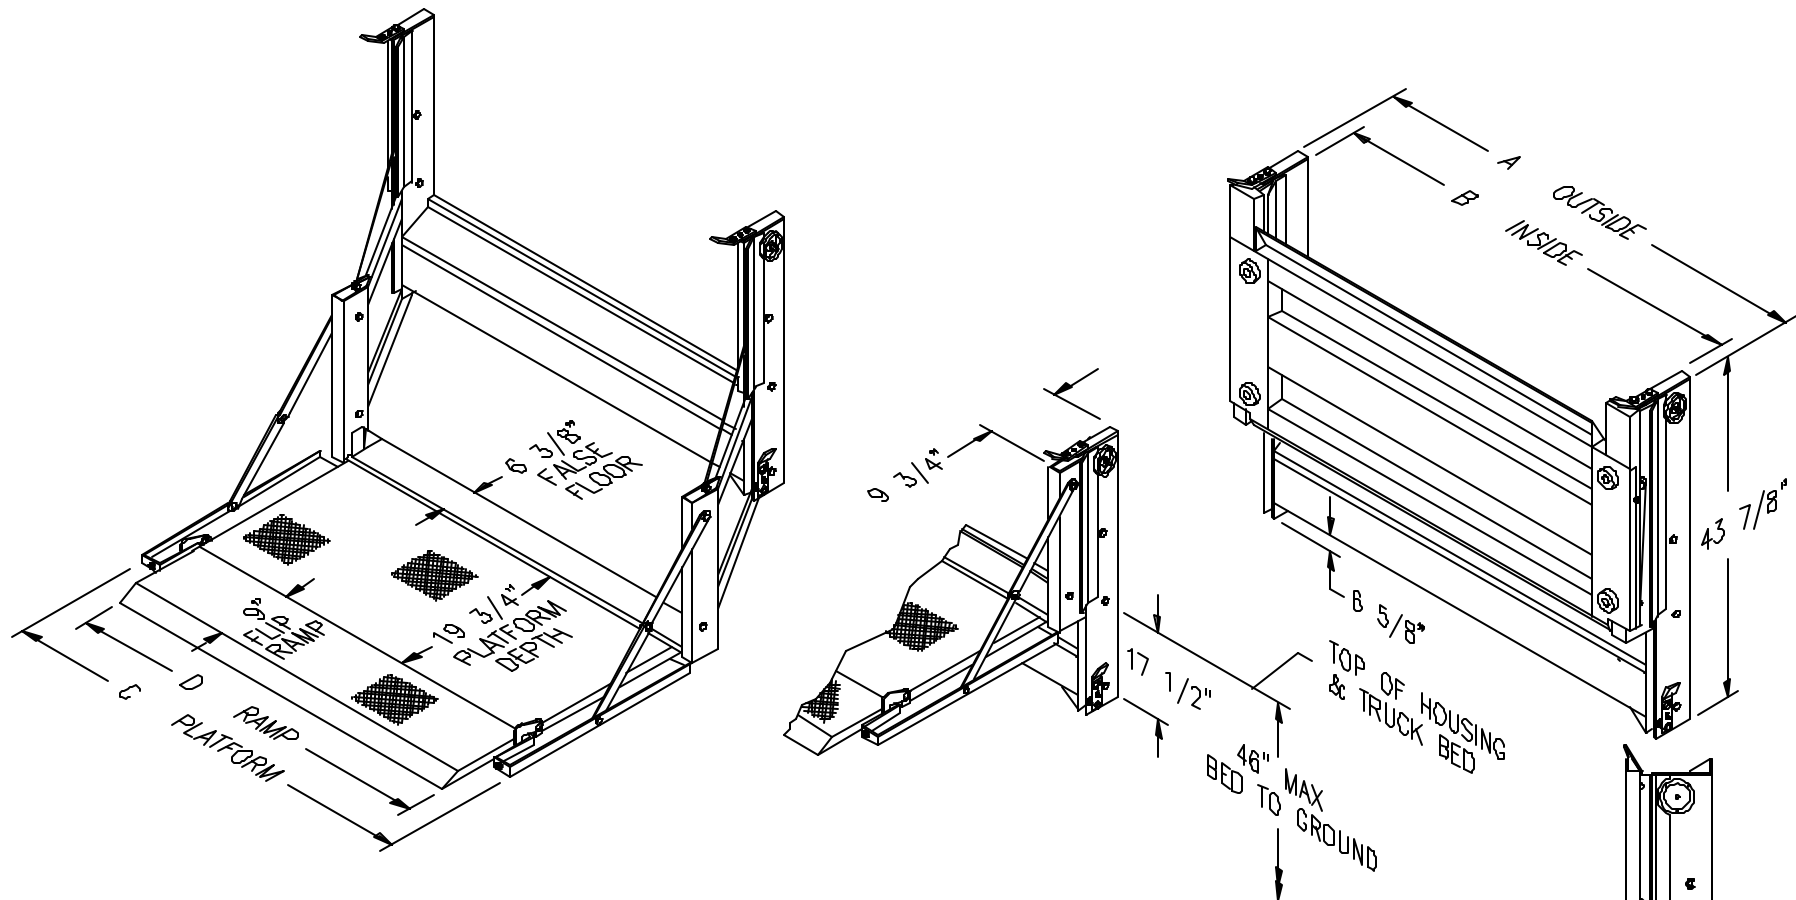

EAGLELIFT PALFINGER

46-64SB SERIES CABLE LIFTGATE
STATE MAKE, MODEL, AND YEAR WHEN ORDERING

MODEL	A	B	C	D	*APPROX. WGT.	CAPACITY	CG (X)	CG (Y)
E46-64SB	65 5/8"	63 1/8"	68"	61 3/4"	540#	1600#	5.27"	22.02"