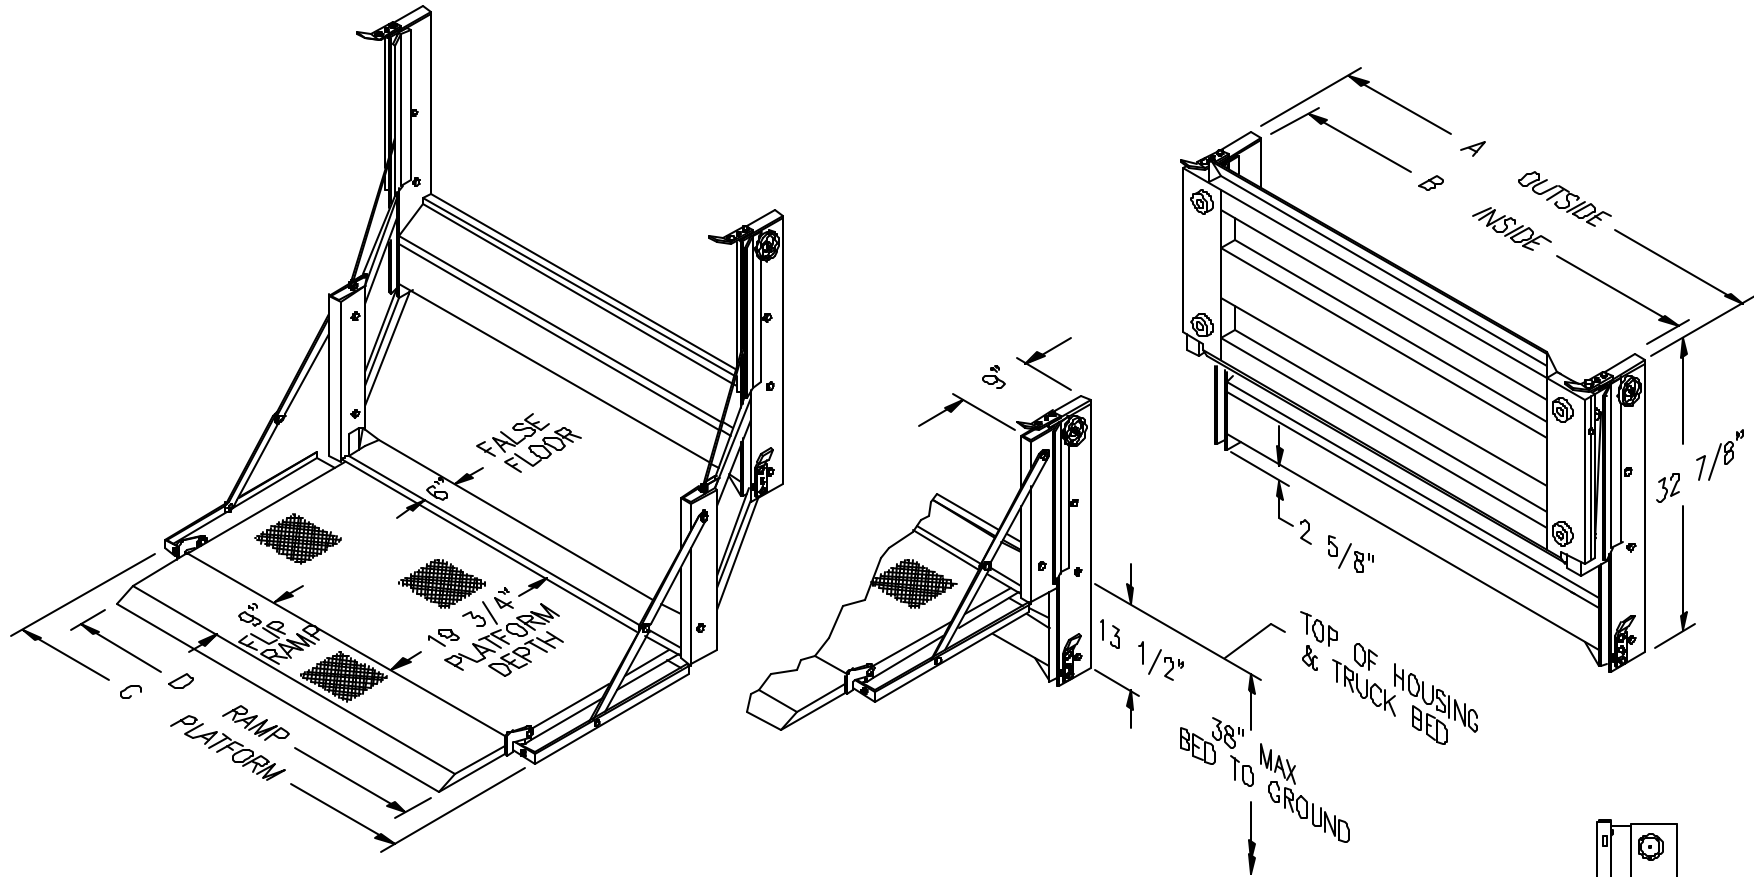

EAGLELIFT PALFINGER

38 SERIES CABLE LIFTGATES (Down Sized Pickups)

STATE MAKE, MODEL, AND YEAR WHEN ORDERING

MODEL	A	B	C	D	*APPROX. WGT.	CG (X)	CG (Y)
E38-48/52	49"	46 1/2"	51 1/2"	45 1/8"	**400#	5 1/2"	15 1/4"
E38-54/58	55"	52 1/2"	57 1/2"	51 1/8"	**440#	5 1/2"	15 1/4"

*NOTE: WEIGHTS DO NOT INCLUDE MOUNTING BRACKETS OR HARDWARE

**INCLUDES 9" FLIP AS STANDARD EQUIPMENT